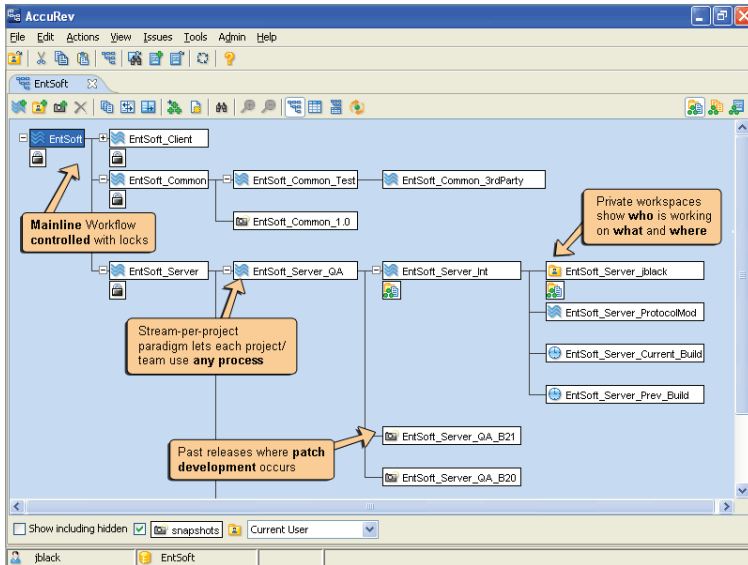

## Scrum, XP, Waterfall, Lean...

## Designed for Today's Complex Software Development

Unleash your development potential with AccuRev®

- Quickly respond to rapid release cycles
- Visualize and dynamically manage your software development process
- Collaborate efficiently with geographically distributed development teams
- Quickly adopt continuous integration and other agile processes
- Manage multiple releases in parallel with "drag and drop" ease

## Accelerate your Software Development Process by 30% with AccuRev

AccuRev provides best-of-breed software change and configuration management (SCCM) solutions for today's complex and changing software development environments. AccuRev takes an agile and efficient approach to managing the software release process together with code assets using any preferred development process model or multiple processes simultaneously (e.g., Scrum, Waterfall, Lean, XP, RUP). AccuRev provides out-of-the-box integrations with existing software infrastructure and tool investments including Eclipse, Visual Studio®, Atlassian JIRA®, ClearCase, Rally Enterprise, and more.