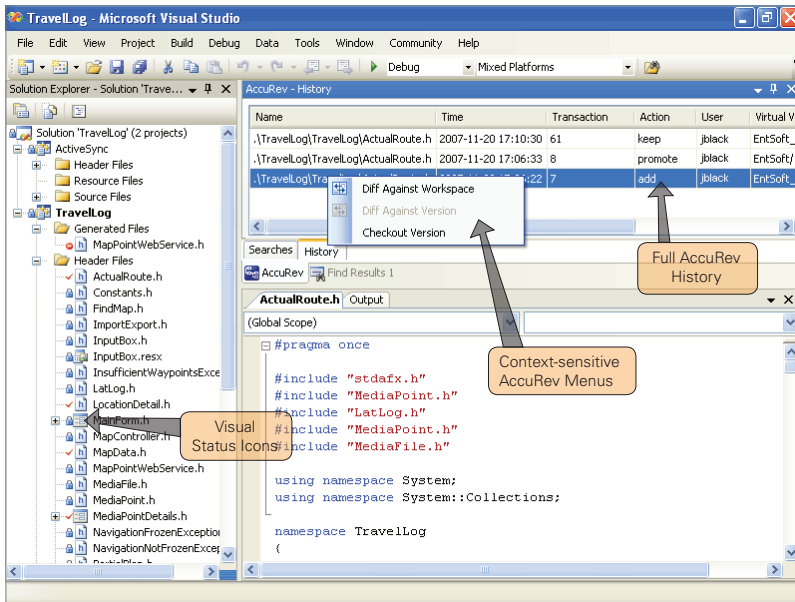

Maximize Process Flexibility

Scrum, XP, Waterfall, Lean...

Are you increasingly having difficulty keeping your source safe?

Stop analyzing and start innovating. Unleash your development potential with AccuRev:

- Quickly respond to rapid release cycles
- Simplify the management of parallel versions
- Utilize the power of streams to “branch,” merge and difference with confidence
- Easily facilitate & drive up reuse of .NET code
- Work by issue, file or transaction
- Get off the whiteboard and manage YOUR process right in the SCM solution
- Collaborate regardless of geographical location

Seamless Integration with Microsoft Visual Studio & More

AccuRev provides best-of-breed software change and configuration management (SCM) solutions for today’s complex and changing software development environments. AccuRev is used by organizations such as American Airlines, Orbitz, Polycom, Thomson Financial and Lockheed Martin. AccuRev provides integrations with leading application lifecycle management tools including Microsoft Visual Studio and Team System.